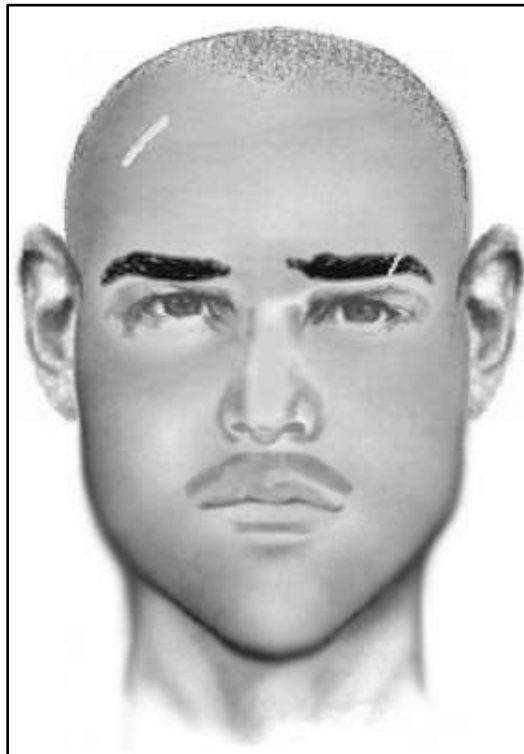

KIDNAPPING

Composite Sketch of the Suspect

- Victim:** 15 year old female
Location: In the area of 6500 W. Sierra Vista Drive, Glendale
Date: Tuesday, May 7, 2019 at 11:07 a.m.
Suspect: Hispanic male, late 30's, 5'09", 170 pounds, shaved hair, shaved eyebrow, scar on forehead

On Tuesday, May 7, 2019, the suspect approached the victim, placed his hands around her mouth and stomach and told her to shut up or he would kill her. The suspect then carried the victim down an alley before she was able to break free and run away. Investigators are seeking any information in regard to this incident.