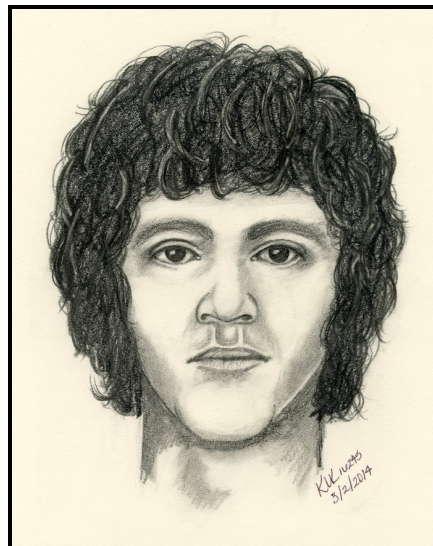

REWARD

2014-1726

Up to \$1000

Silent Witness - It pays to fight crime

- TYPE OF CRIME:** Attempted Sexual Assault / Public Sexual Indecency
- VICTIMS:** Females
- LOCATION:** Area of Southern and Longmore, Mesa
- DATE/TIME:** January 2012 – March 2014
- SUSPECT:** Black male with medium color complexion in his 20's, 5'8" – 6'2" with a skinny build and shorter black hair

In January 2012 an attempted sexual assault occurred at an apartment complex near Longmore and Southern in Mesa. Since that time, there have been several reports of a Black male suspect exposing and touching himself in front of women in the same area. Investigators are unsure if all of the incidents are connected.

2012 Suspect composite

2014 Suspect composite

If you have any information regarding this case you may contact Silent Witness at W-I-T-N-E-S-S, that's 480-948-6377, or toll free at 1-800-343-TIPS. You can also leave an anonymous tip on the silent witness website at silentwitness.org. Remember, you remain completely anonymous and could earn a cash-reward for information leading to the arrest and/or indictment of the suspect/s of this crime